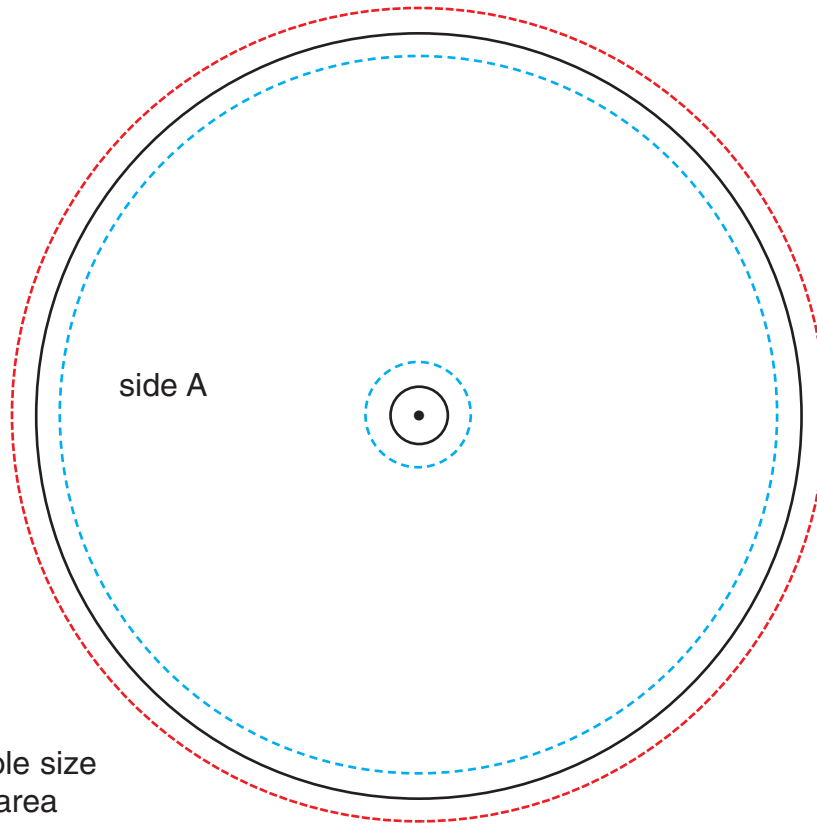

12" LP Label

When complete
email template to:

print.color@verizon.net

and note that it is for
Dynamic LP.

Red is bleed
Black is trim and drill hole size
Cyan is allowable type area

Note** DO NOT KNOCK-OUT
from any background the drill
hole area